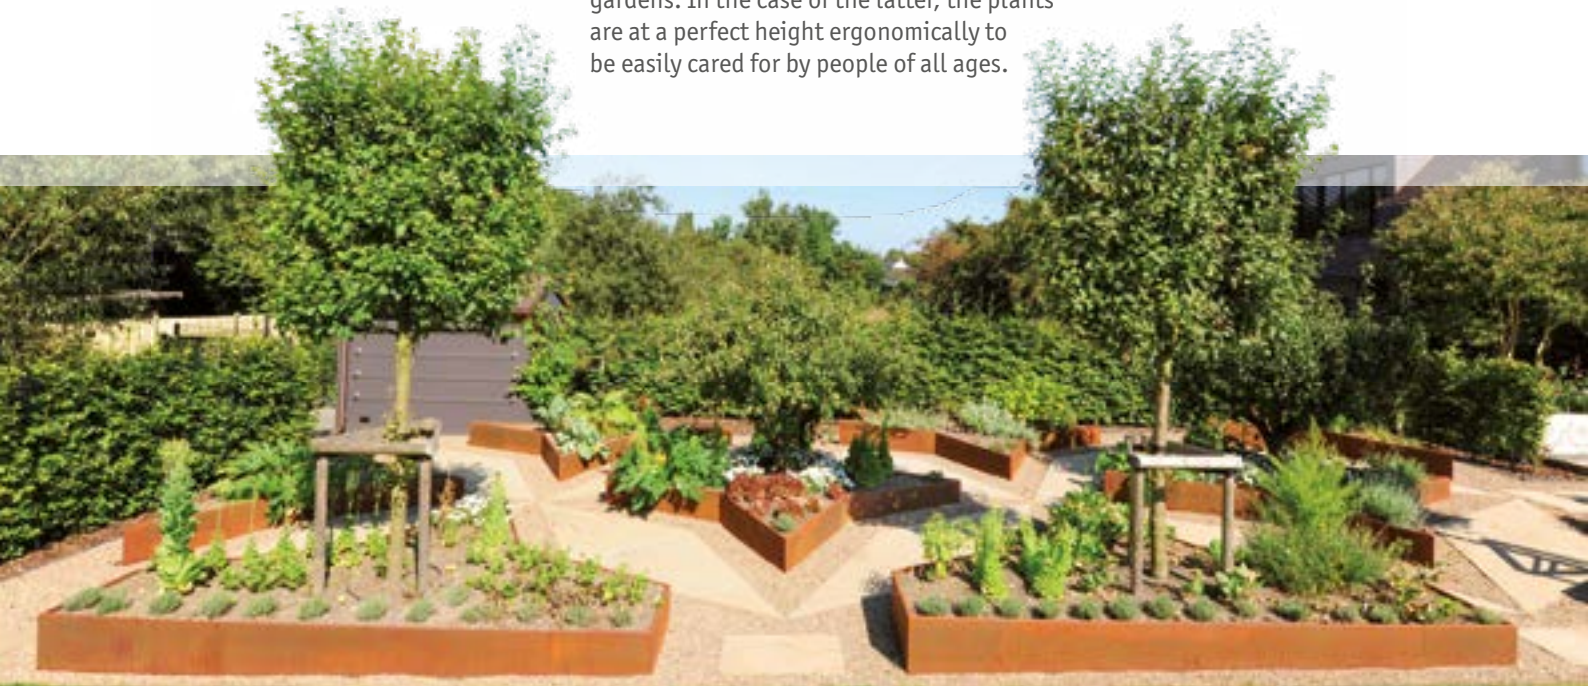

green islands

that quite literally stand out from the expanse of dull paving slabs and asphalt. The beds break up sealed surfaces, making them more permeable to precipitation.

Raised beds are the foundation walls for green spaces!

They help bring structure to adjacent areas such as car parks, residential quarters, park grounds, gardens and many other public and private spaces. They can be used as plantable dividing elements on properties and terraced areas, or as kitchen and herb gardens. In the case of the latter, the plants are at a perfect height ergonomically to be easily cared for by people of all ages.

Your experts for gardening
and landscaping

Partner of the North
Rhine-Westphalia
Association of Gardening,
Landscaping and
Recreation Construction

Raised beds for roof planting open up new possibilities for flora and fauna. Even trees can be planted depending on the building and its structural stability –
a canopy of leaves over the city's rooftops.

Create recreational areas by installing green oases on rooftops, in entrance areas and courtyards as well as on terraces. Our raised beds transform green spaces into open-air break rooms.

Beds with integrated seating also enhance park areas, offering a spot to sit and relax. The beds and seating areas can be designed as geometric or organic structures in line with customer specifications.