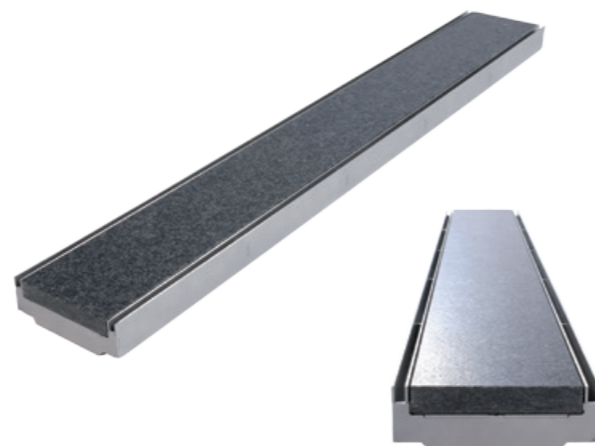

Double slit grating *Gemini*

New in the range and award-winning

red**dot** award 2015
best of the best

Double slit grating Gemini | made of stainless steel (V2A) 3.0 mm

Standard grating length: 1,000 mm

Product name	Inflow width	Grating height	Slits	Recommended Retail Price plus VAT
DRR GG 100-20	100 mm	20 mm	2 x 8 mm	154,38 €/m
DRR GG 140-20	140 mm	20 mm	2 x 8 mm	171,35 €/m
DRR GG 200-20	200 mm	20 mm	2 x 8 mm	193,85 €/m

Hooks for removal available on demand

Double slit grating Gemini | made of stainless steel (V2A) 2.0 mm

Standard grating length: 1,000 mm, with Stoneinlay for 20 mm strong material

Product name	Inflow width	Grating height Supporting surface	Slits	Stone dimensions	Recommended Retail Price plus VAT
DRR GS 100-33	100 mm	33 mm*	2 x 8 mm	71 mm	133,27 €/m
DRR GS 140-33	140 mm	33 mm*	2 x 8 mm	111 mm	146,46 €/m
DRR GS 200-33	200 mm	33 mm*	2 x 8 mm	171 mm	165,46 €/m

Hooks for removal available on demand

* At 40 mm total height

The total installation height incl. channel body increases by 13 mm!

Double slit grating Gemini | made of stainless steel (V2A) 2.0 mm

Standard grating length: 1,000 mm, with Stoneinlay for 30 mm strong material

Hooks for removal available on demand

* At 50 mm total height

The total installation height incl. channel body increases by 23 mm!

reddot award 2015 best of the best

Heavy-duty

Hooks for removal available on demand