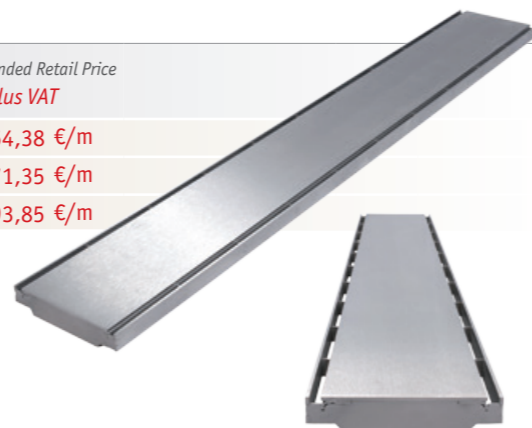

Double slit grating *Gemini*

New in the range and award-winning

red**dot** award 2015
best of the best

Double slit grating Gemini | made of stainless steel (V2A) 3.0 mm

Standard grating length: 1,000 mm

Product name	Inflow width	Grating height	Slits	Recommended Retail Price plus VAT
DRR GG 100-20	100 mm	20 mm	2 x 8 mm	154,38 €/m
DRR GG 140-20	140 mm	20 mm	2 x 8 mm	171,35 €/m
DRR GG 200-20	200 mm	20 mm	2 x 8 mm	193,85 €/m

Hooks for removal available on demand

Double slit grating Gemini | made of stainless steel (V2A) 2.0 mm

Standard grating length: 1,000 mm, with Stoneinlay for 20 mm strong material

Product name	Inflow width	Grating height Supporting surface	Slits	Stone dimensions	Recommended Retail Price plus VAT
DRR GS 100-33	100 mm	33 mm*	2 x 8 mm	71 mm	133,27 €/m
DRR GS 140-33	140 mm	33 mm*	2 x 8 mm	111 mm	146,46 €/m
DRR GS 200-33	200 mm	33 mm*	2 x 8 mm	171 mm	165,46 €/m

Hooks for removal available on demand

* At 40 mm total height

The total installation height incl. channel body increases by 13 mm!

Double slit grating Gemini | made of stainless steel (V2A) 2.0 mm

Standard grating length: 1,000 mm, with Stoneinlay for 30 mm strong material

Heavy duty double slit grating Gemini Magna | made of stainless steel (V2A) 3.0 mm

Standard grating length: 1,000 mm

Product name	Inflow width	Total width	Slits	Total height	Stone dimensions	Recommended Retail Price plus VAT
ER GS M 2x12-153-105-205 VA	DN 100	153 mm	2 x 12 mm	205 mm	113 mm	352,50 € Piece
ER GS M 2x12-203-105-255 VA	DN 150	203 mm	2 x 12 mm	255 mm	163 mm	416,79 € Piece