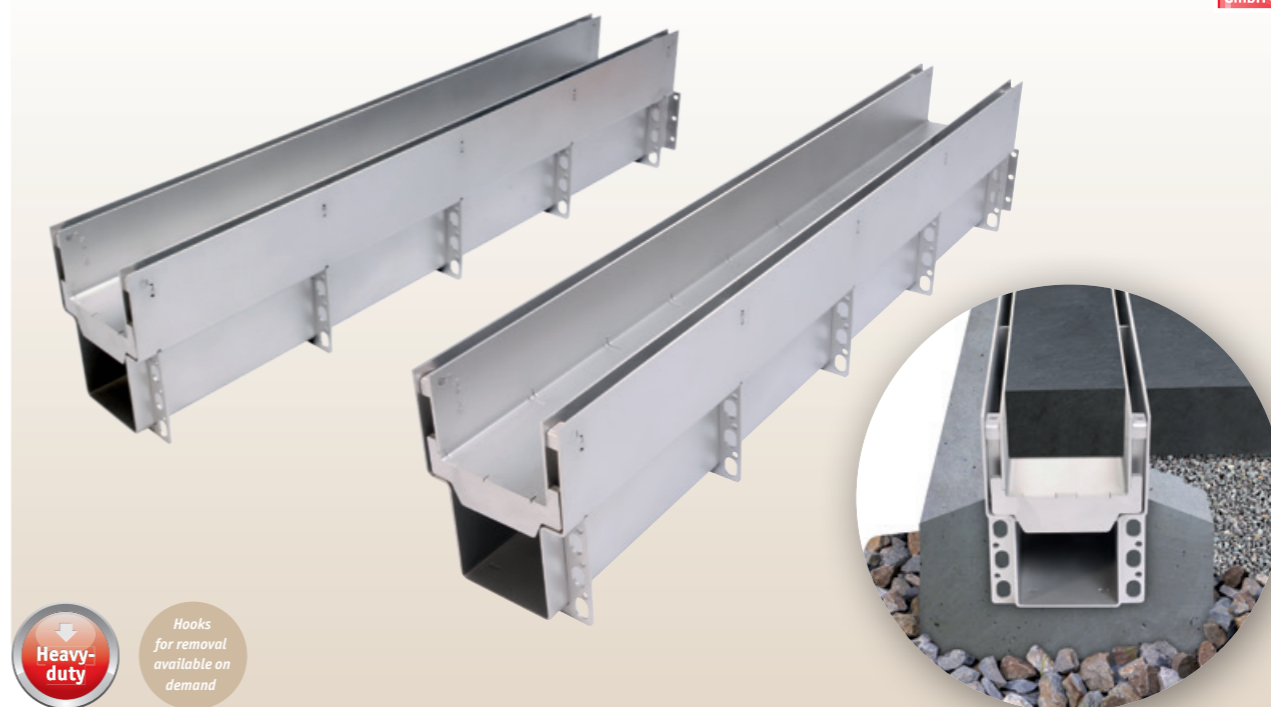

Double slit grating *Gemini*

New in the range and award-winning

red**dot** award 2015
best of the best

Double slit grating Gemini | made of stainless steel (V2A) 3.0 mm

Standard grating length: 1,000 mm

Product name	Inflow width	Grating height	Slits	Recommended Retail Price plus VAT
DRR GG 100-20	100 mm	20 mm	2 x 8 mm	154,38 €/m
DRR GG 140-20	140 mm	20 mm	2 x 8 mm	171,35 €/m
DRR GG 200-20	200 mm	20 mm	2 x 8 mm	193,85 €/m

Hooks for removal available on demand

* At 40 mm total height

The total installation height incl. channel body increases by 13 mm!

Double slit grating Gemini | made of stainless steel (V2A) 2.0 mm

Standard grating length: 1,000 mm, with Stoneinlay for 30 mm strong material

Hooks for removal available on demand

* At 50 mm total height

The total installation height incl. channel body increases by 23 mm!

reddot award 2015 best of the best

Heavy-duty

Hooks for removal available on demand

Heavy duty double slit grating Gemini Magna | made of stainless steel (V2A) 3.0 mm

Standard grating length: 1,000 mm

Product name	Inflow width	Total width	Slits	Total height	Stone dimensions	Recommended Retail Price plus VAT
ER GS M 2x12-153-105-205 VA	DN 100	153 mm	2 x 12 mm	205 mm	113 mm	352,50 € Piece
ER GS M 2x12-203-105-255 VA	DN 150	203 mm	2 x 12 mm	255 mm	163 mm	416,79 € Piece